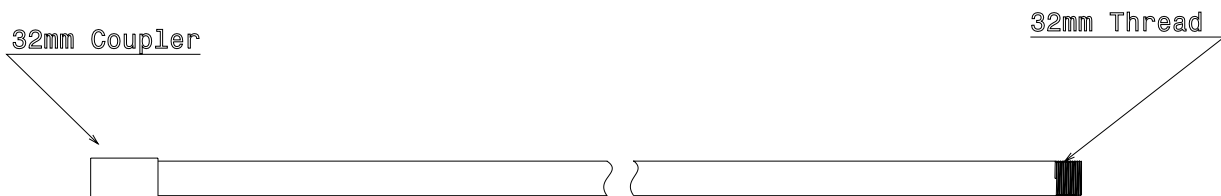

PRODUCT CODE: GC32
ELECTRICAL CONDUIT TUBE

DESCRIPTION

32mm x 3.75mtr Conduit Length

FINISH

Class 4 Hot Dipped Galvanised

MATERIAL

Steel

PACKAGING

Inner bundle qty 4 lengths / Master bundle qty 84 lengths

ADDITIONAL NOTES

Conforms to BS EN61386-1:2008
Compliant to LU Standard 1-085 (for use on surface & sub-surface locations)
Threaded on both ends and supplied complete with one coupler

Isometric view
Scale: 1:3

Front view
Scale: 1:3